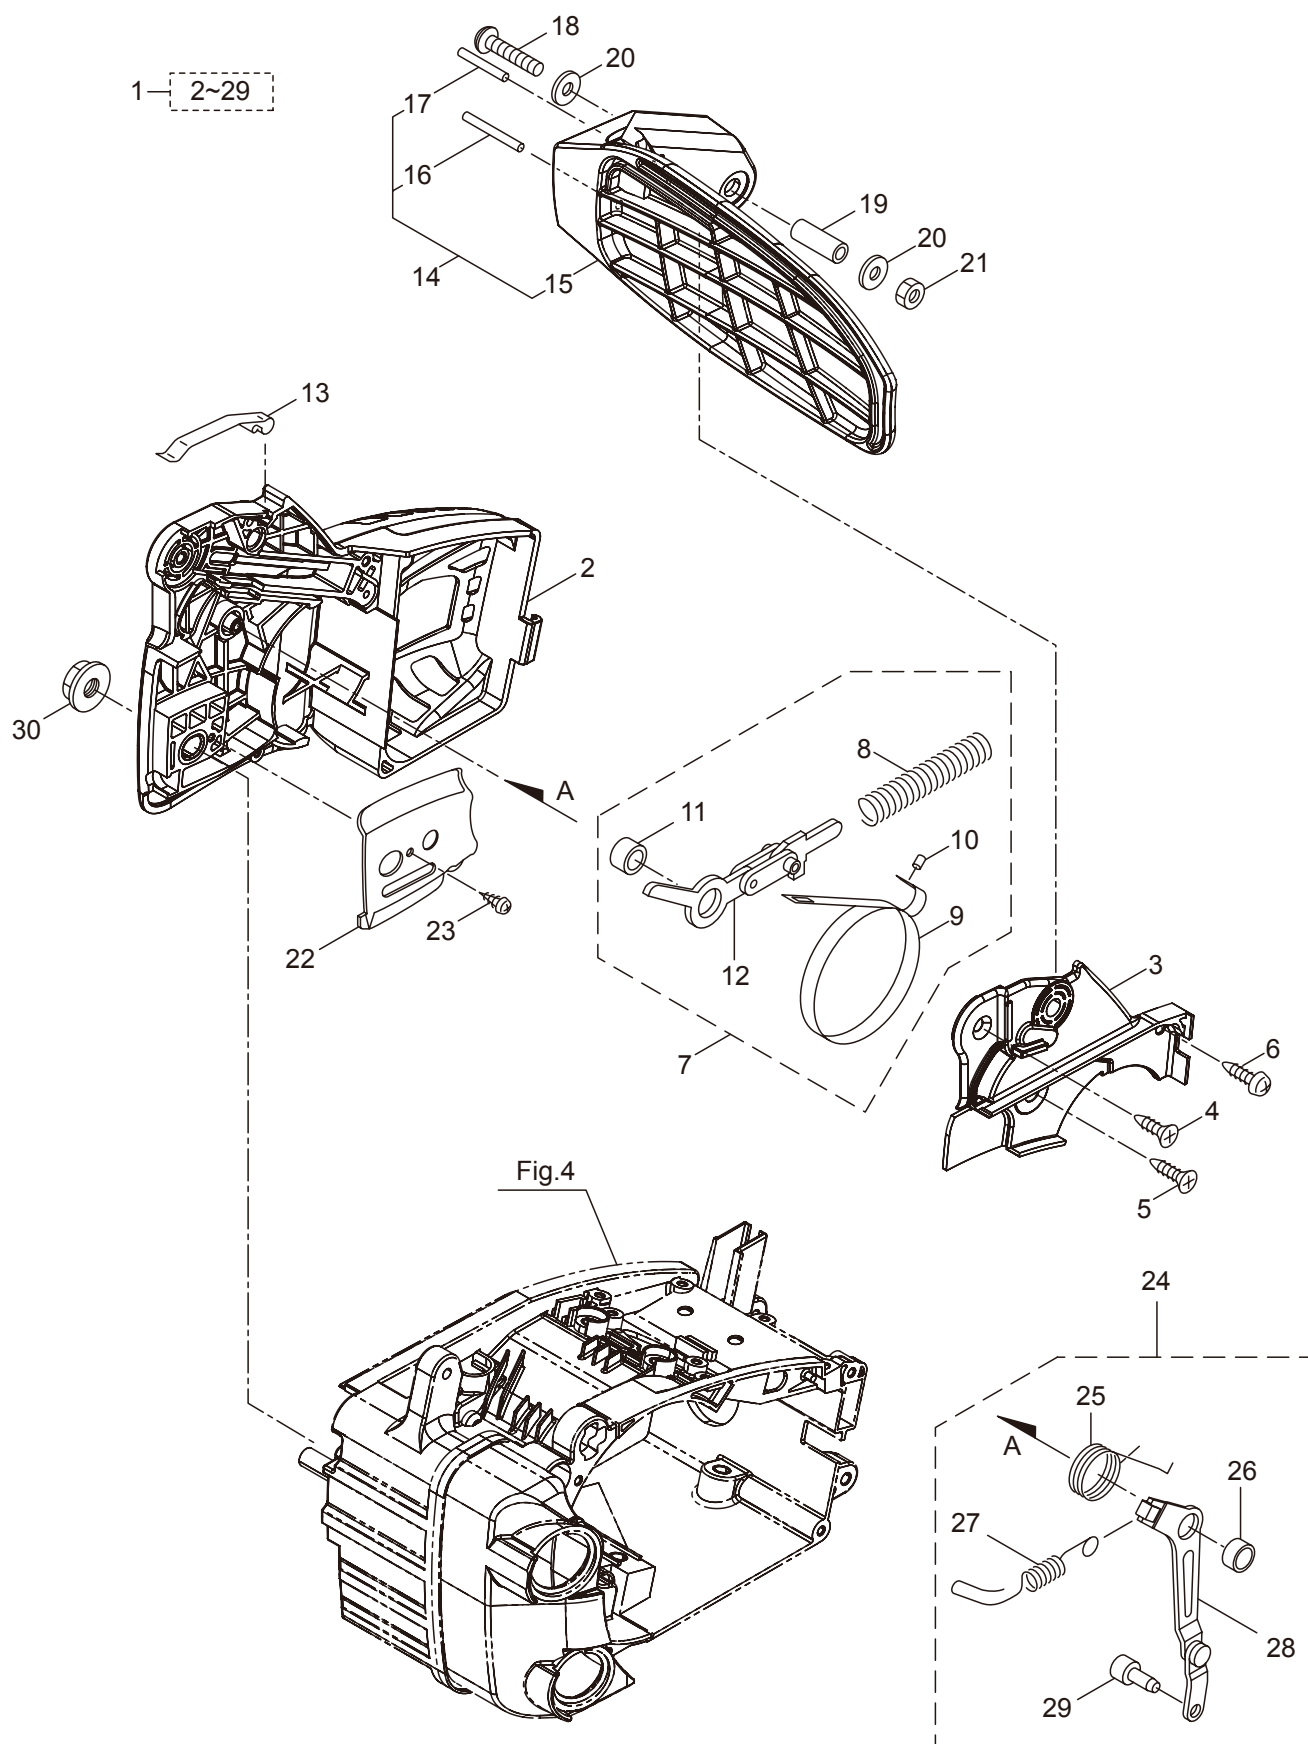

7. MCV3101TS(10)-01
CHAIN CASE

Ref. No.	Part No.	Part Name	Q'ty	Remarks
7-1	287044	Chain Case Ass'y	1	Incl.2-29
7-2	285576	Chain Case	1	
7-3	285622	Side Cover	1	
7-4	285637	Screw	1	M5x12
7-5	285639	Screw	1	M4x14
7-6	285644	Screw	1	M4x12
7-7	286823	Brake Ass'y	1	Incl.8-12
7-8	285605	Spring	1	
7-9	285572	Band	1	
7-10	285560	Pin	1	3x9.8
7-11	285606	Collar	1	8.2x12x7.2L
7-12	285570	Lever Comp.	1	
7-13	285595	Return Spring	1	
7-14	286057	Front Guard Comp.	1	Incl.15-17
7-15	285578	Front Guard	1	
7-16	285563	Pin	1	3x29.8
7-17	286048	Pin	1	3x23.8L
7-18	285638	Screw	1	M5x30
7-19	285607	Collar	1	5.2x7.5x22.5L
7-20	286045	Washer	2	5.3x15x1.2
7-21	285640	Nut	1	M5x0.8
7-22	285532	Guide Plate R	1	
7-23	285627	Screw	2	M3x8
7-24	286034	Tensioner Ass'y	1	Incl.25-29
7-25	285596	Spring	1	
7-26	285608	Collar	1	7.4x10x5.5L
7-27	289726	Spring	1	
7-28	285609	Link Comp.	1	
7-29	285614	Boss	1	
7-30	283041	Nut	1	M8