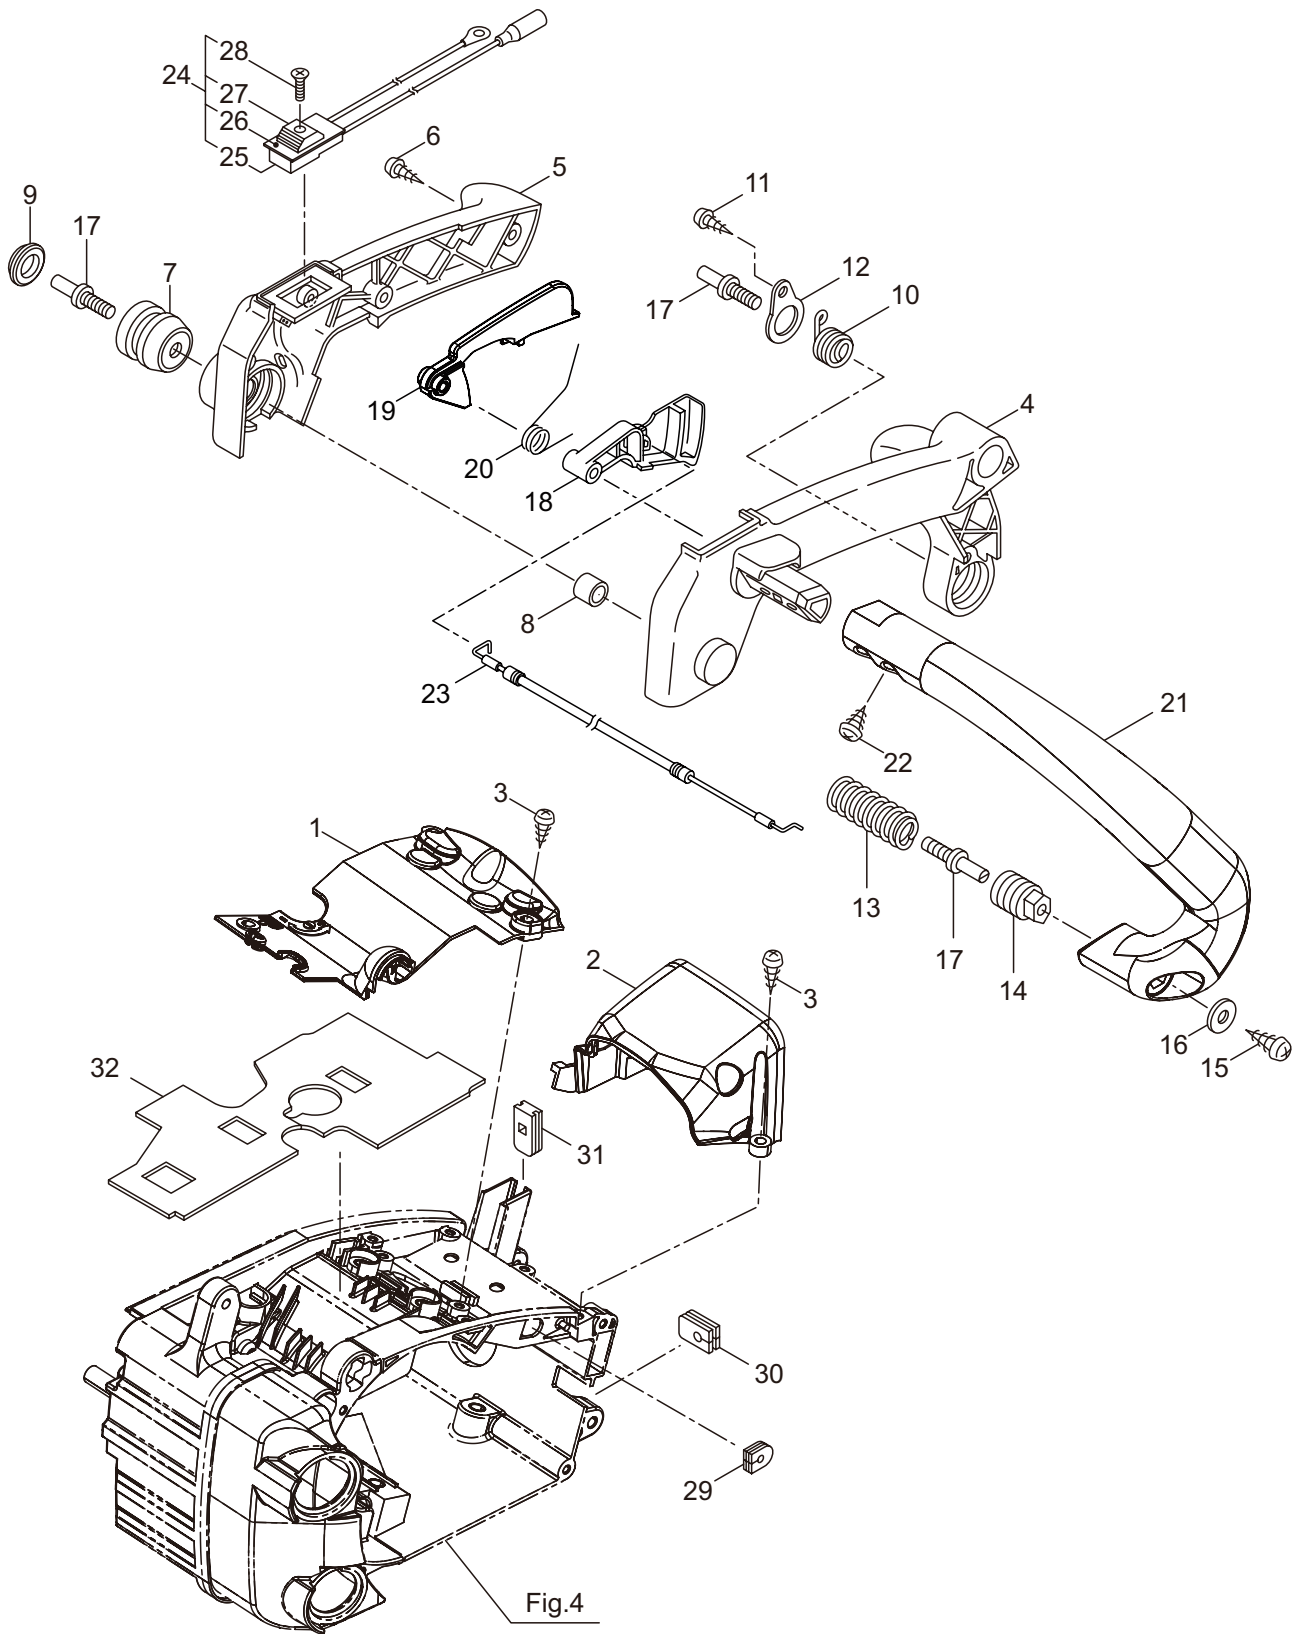

4. MCV3101TS(10)-01
ENGINE CASE

Ref. No.	Part No.	Part Name	Q'ty	Remarks
4-1	285694	Engine Case Ass'y	1	
4-2	285501	Oil Cap Ass'y	1	Incl.3,4
4-3	285503	Packing	1	
4-4	285504	Holder	1	
4-5	285574	Breather	1	
4-6	285526	Element	1	
4-7	285632	Bolt	6	M5x16
4-8	286803	Chain Catcher Ass'y	1	Incl.9,10
4-9	285583	Chain Catcher	1	
4-10	285585	Tube	1	7x10.5x18L
4-11	285634	Screw	1	M5x14
4-12	285531	Guide Plate L	1	
4-13	285627	Screw	1	M3x8
4-14	286804	Screw	1	M5x20x8
4-15	286051	Fuel Cap Ass'y	1	Incl.16,17
4-16	286063	Packing	1	
4-17	285504	Holder	1	
4-18	285832	Breather Ass'y	1	
4-19	285573	Breather Grommet	1	
4-20	285628	Cap	1	
4-21	285629	Spring	1	

6. MCV3101TS(10)-01
HANDLE

Ref. No.	Part No.	Part Name	Q'ty	Remarks
6-1	285547	Top Cover	1	
6-2	286072	Carburetor Cover	1	
6-3	285631	Screw	5	M4x16
6-4	285620	Top Handle Case	1	
6-5	285621	Top Handle Cover	1	
6-6	285635	Screw	3	M4x14
6-7	285582	Buffer	1	
6-8	285565	Pipe	1	
6-9	285473	Cap	1	
6-10	285592	Spring	1	
6-11	285644	Screw	1	M4x12
6-12	285645	Stay	1	
6-13	285593	Spring	1	
6-14	285604	Boss	1	
6-15	285636	Screw	1	M5x20
6-16	263743	Washer	1	5.7x15.8xt2
6-17	285474	Stopper Bolt	3	
6-18	285602	Throttle Lever	1	
6-19	285603	Safety Lever	1	
6-20	285594	Spring	1	
6-21	285619	Side Handle	1	
6-22	285634	Screw	2	M5x14
6-23	285558	Cable Comp.	1	
6-24	286224	Switch Ass'y	1	Incl.25-28
6-25	286225	Switch	1	
6-26	286226	Label	1	
6-27	282171	Knob	1	
6-28	282172	Screw	1	
6-29	287300	Grommet	1	
6-30	285549	Grommet	1	
6-31	285642	Grommet	1	
6-32	286002	Gasket	1	