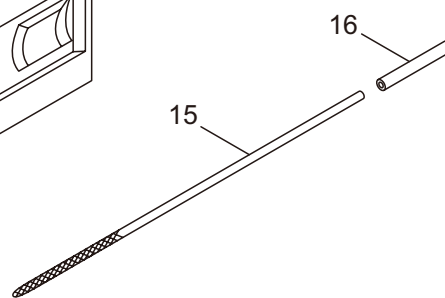

8. MCV3101TS(10)-01
LABEL, ACCESSORIES

Ref. No.	Part No.	Part Name	Q'ty	Remarks
8-1	287256	Label	1	MARUYAMA
8-2	287255	Label	1	REVERSE
8-3	273029	Label	1	MCV3101TS
8-4	287160	Label	1	E JUST
8-5	273036	Label	1	110 dB
8-6	287653	Label	1	
8-7	287161	Label	1	
8-8	287616	Label	1	
8-9	285766	Guide Bar	1	
8-10	289536	Chain	1	
8-11	286044	Chain Cover	1	
8-12	288652	Combi Box Spanner	1	13x19 L=190
8-13	285732	Screwdriver	1	
8-14	286865	Screwdriver	1	
8-15	285729	File	1	
8-16	285730	File Grip	1	
8-17	274914	Instruction Manual	1	<GB/ES/PT>
8-18	274915	Instruction Manual	1	<FR/DE/IT>
8-19	523846	Parts List	1	MCV3101TS(10)-01
8-20	272020	Label	1