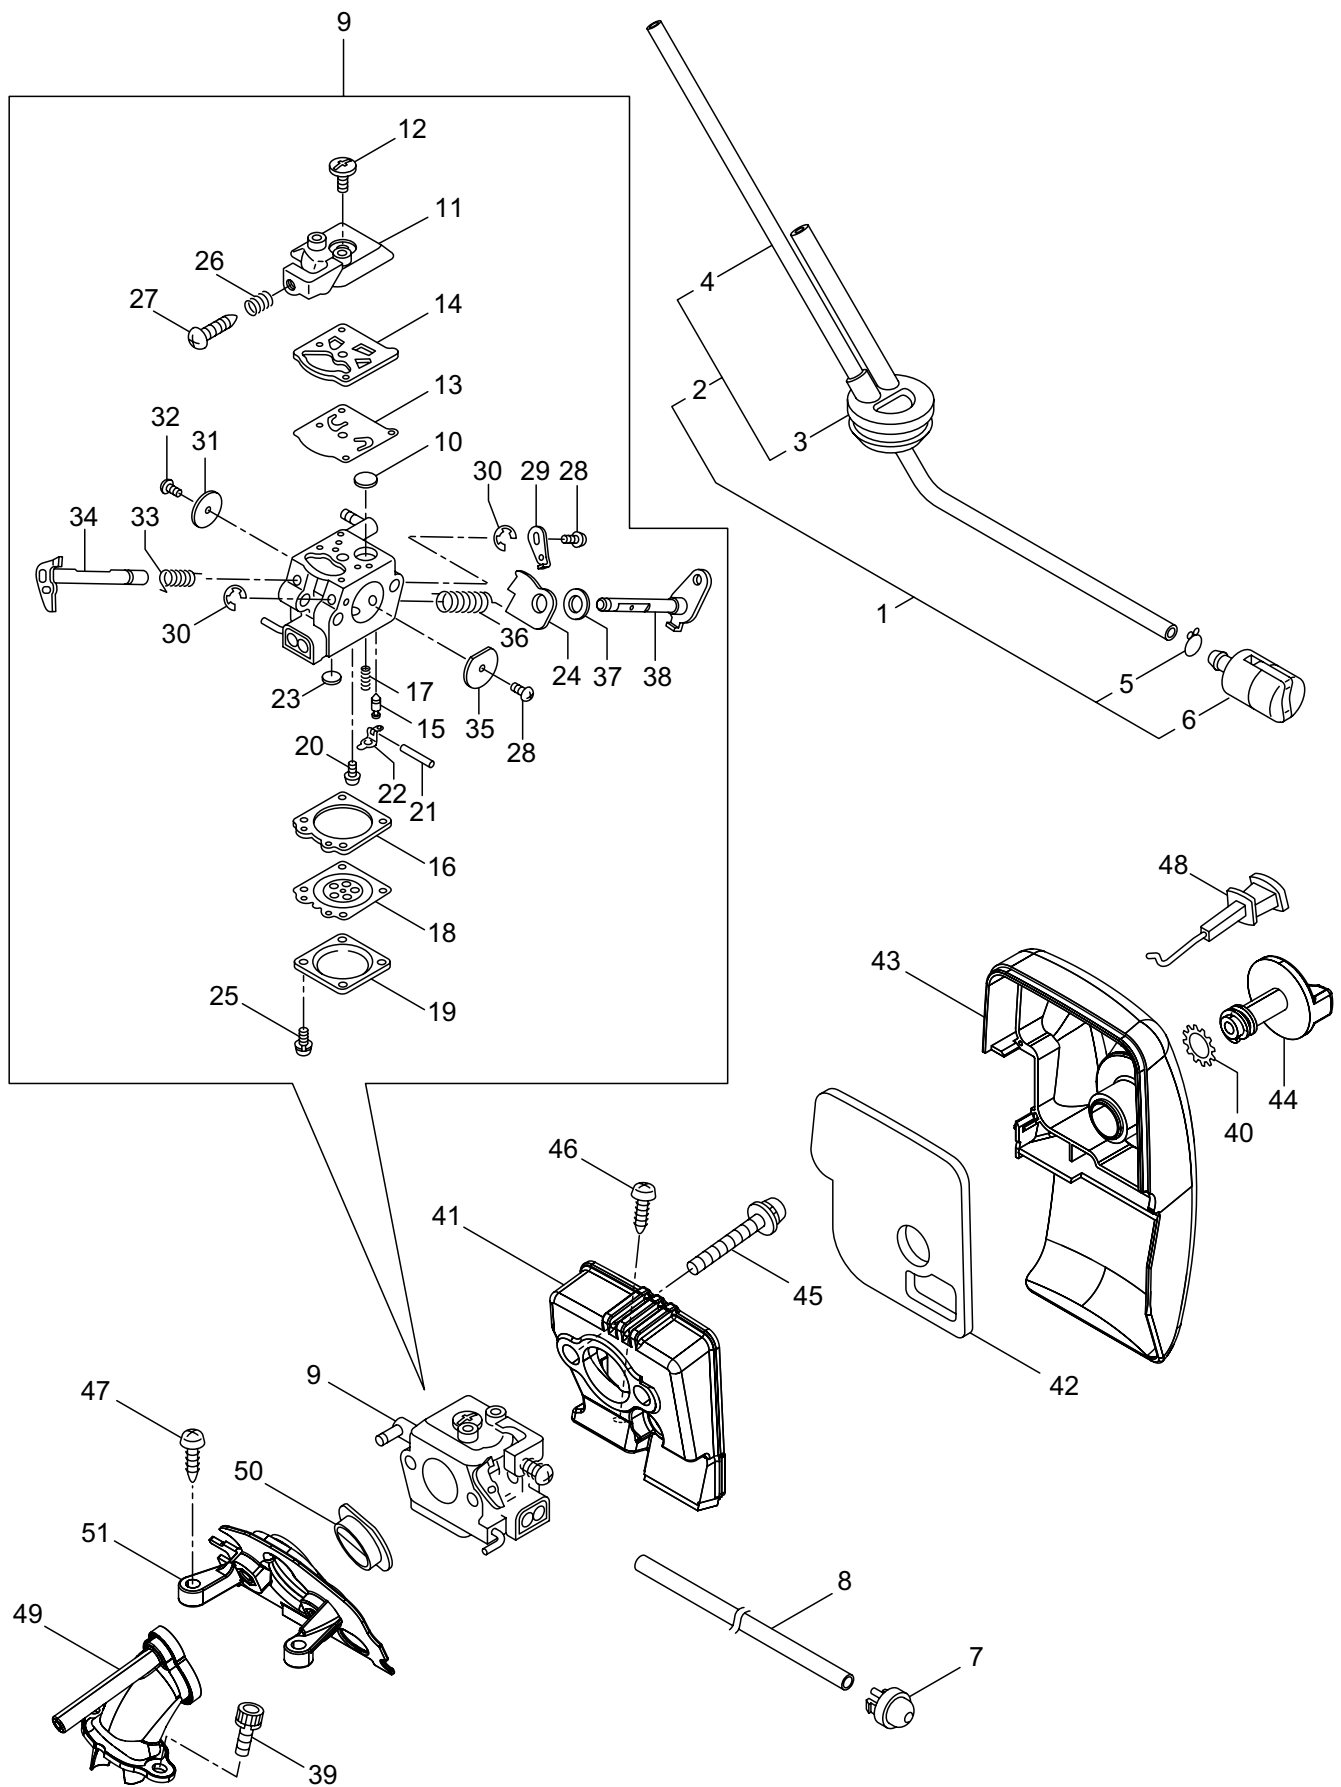

3. MCV3101TS(10)-01
CARBURETOR

Ref. No.	Part No.	Part Name	Q'ty	Remarks
3-1	285488	Fuel Pipe Ass'y	1	Incl.2-6
3-2	285489	Pipe Ass'y	1	Incl.3,4
3-3	285490	Fuel Grommet	1	
3-4	285491	Fuel Pipe A	1	3x5x222L
3-5	261117	Clip	2	
3-6	286749	Filter Ass'y	1	
3-7	282299	Pump	1	
3-8	285492	Fuel Pipe B	1	2.4x5x145L
3-9	289500	Carburetor Ass'y	1	Incl.10-38
3-10	261872	Screen	1	
3-11	287168	Pump Cover	1	
3-12	287169	Screw	1	
3-13	287170	Diaphragm	1	
3-14	287171	Gasket	1	
3-15	262986	Needle Valve	1	
3-16	263727	Gasket	1	
3-17	287172	Spring	1	
3-18	283905	Diaphragm, Meterring	1	
3-19	263726	Cover Plate	1	
3-20	287173	Screw	1	
3-21	262989	Lever Pin	1	
3-22	262990	Lever	1	
3-23	287174	Plug	1	
3-24	287191	Lever	1	
3-25	287192	Screw	4	
3-26	287178	Spring	1	
3-27	287179	Idle Adjust Screw	1	
3-28	287180	Screw	2	
3-29	287181	Lever	1	
3-30	287182	Ring	2	
3-31	287183	Throttle Valve	1	
3-32	287184	Screw	1	
3-33	287185	Spring	1	
3-34	287186	Shaft	1	
3-35	287187	Choke Valve	1	
3-36	287188	Spring	1	
3-37	287189	Washer	1	
3-38	287190	Shaft	1	
3-39	285618	Bolt	2	M4x12
3-40	288404	Washer	1	
3-41	285539	Cleaner Body	1	
3-42	285584	Element	1	
3-43	285579	Cleaner Cover	1	
3-44	285540	Knob	1	
3-45	285633	Screw	2	M5x45