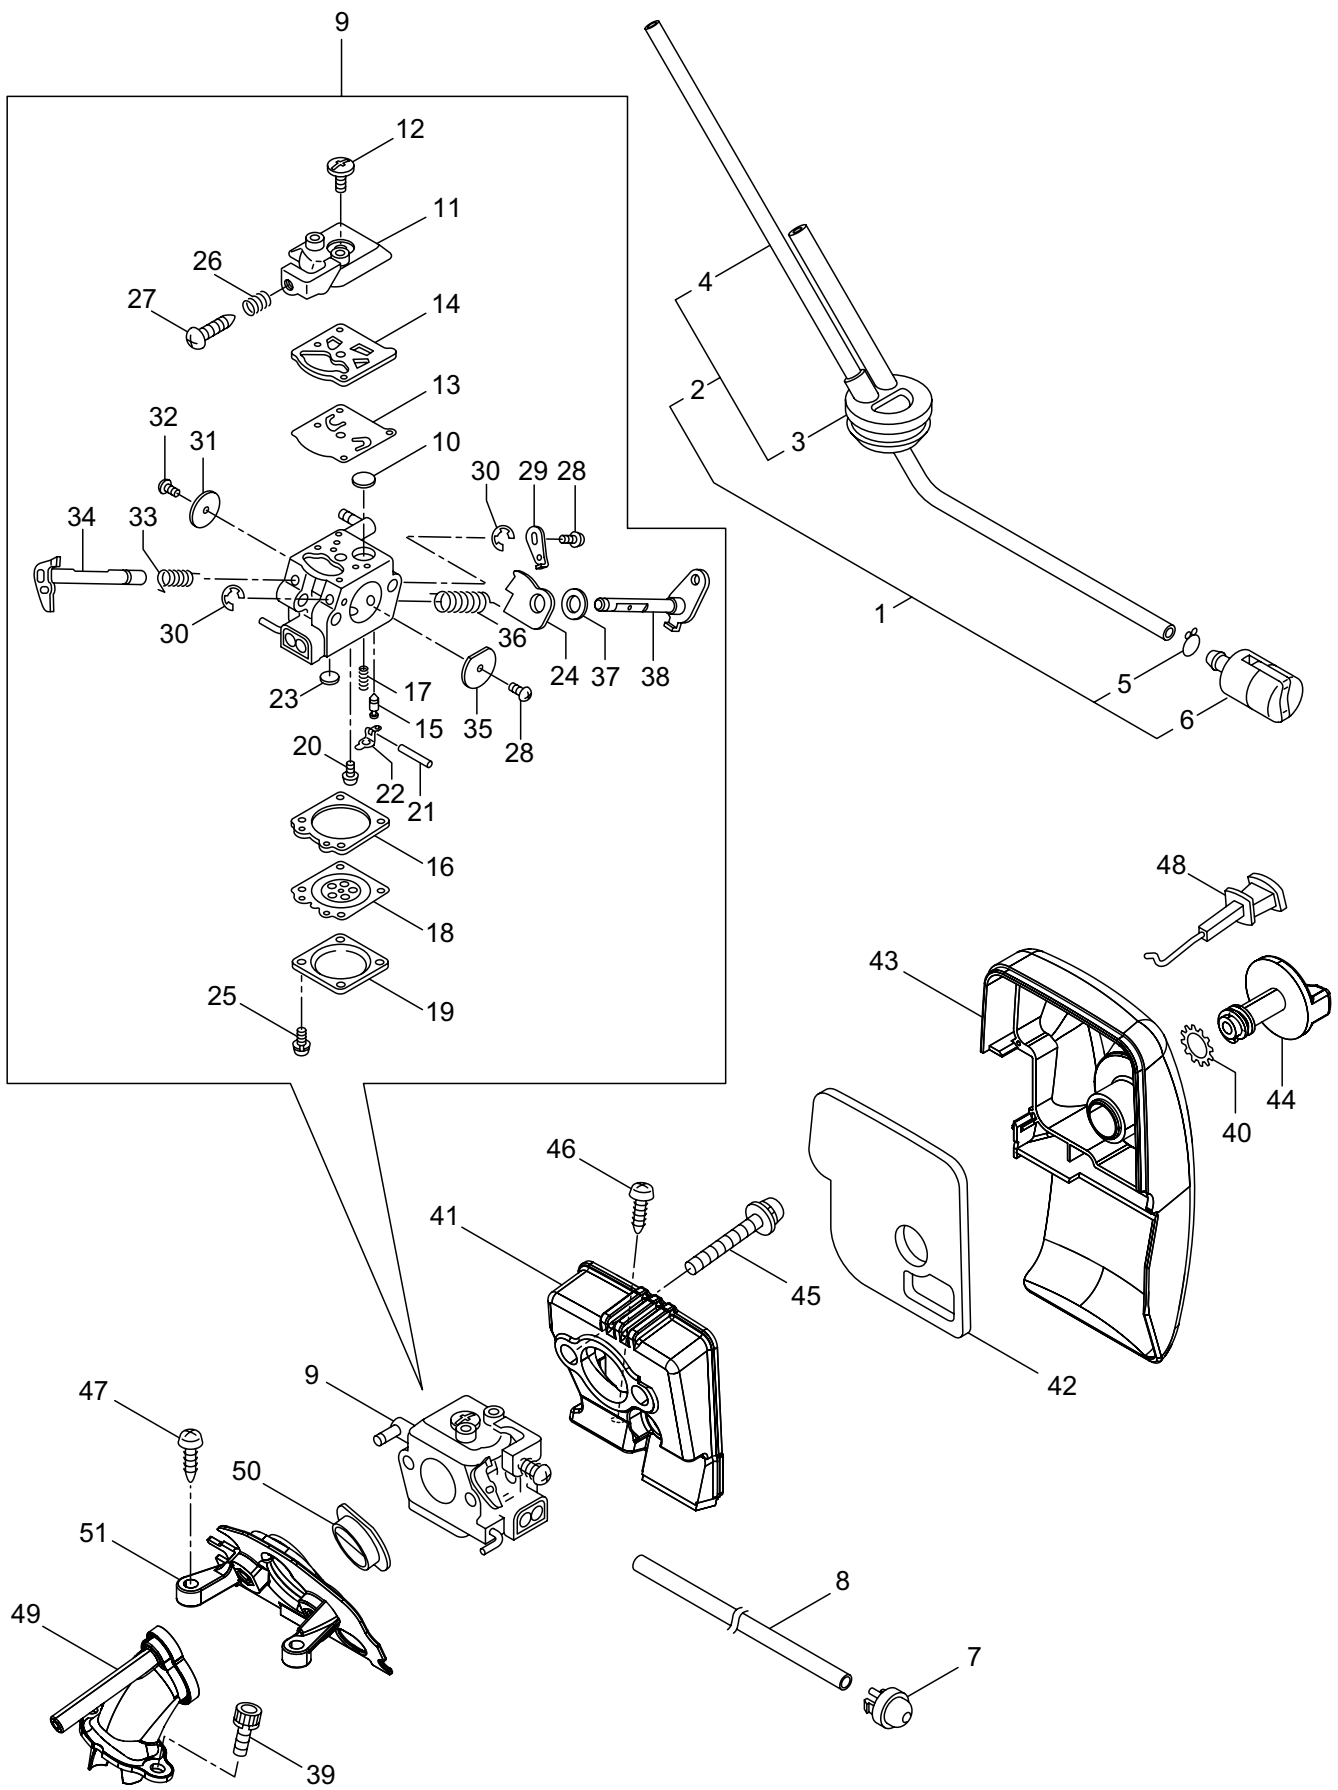

3. MCV3101TS(10)-01
CARBURETOR

Ref. No.	Part No.	Part Name	Q'ty	Remarks
3-46	285631	Screw	1	M4x16
3-47	285631	Screw	2	M4x16
3-48	285580	Choke Rod	1	
3-49	285495	Insulator	1	
3-50	288551	Ring	1	
3-51	285497	Plate	1