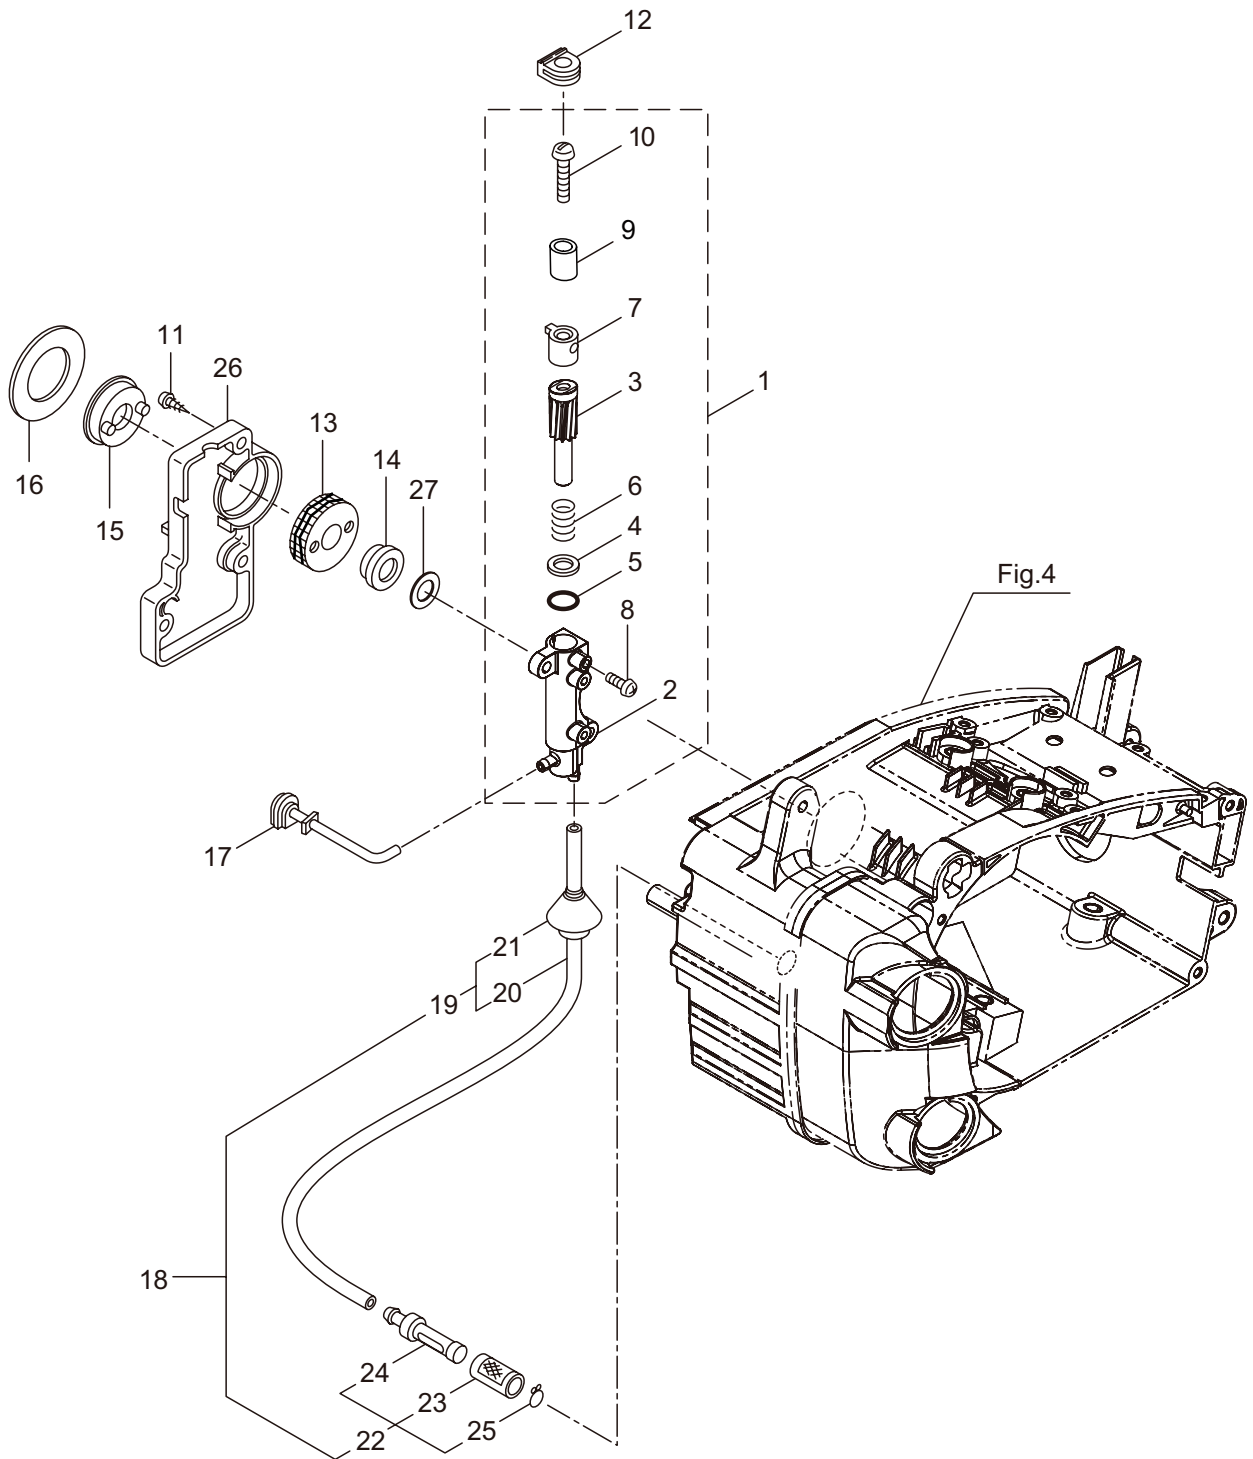

PARTS LIST

MCV3101TS(10)-01

CONTENTS

1. ENGINE	1 ~ 2
2. OIL PUMP	3 ~ 4
3. CARBURETOR	5 ~ 8
4. ENGINE CASE	9 ~ 10
5. RECOIL STARTER	11 ~ 12
6. HANDLE	13 ~ 14
7. CHAIN CASE	15 ~ 16
8. LABEL, ACCESSORIES	17 ~ 18

2. MCV3101TS(10)-01
OIL PUMP

Ref. No.	Part No.	Part Name	Q'ty	Remarks
2-1	286816	Oil Pump Ass'y	1	Incl.2-10
2-2	285527	Pump Body	1	
2-3	285550	Wheel Gear	1	
2-4	286801	Washer	1	t0.5 6.5x9.8
2-5	014759	O-Ring	1	P6
2-6	285551	Spring	1	
2-7	285534	Pump Cap	1	
2-8	285630	Screw	1	M3x8
2-9	288184	Sleeve	1	
2-10	285617	Screw	1	M4x25
2-11	285631	Screw	5	M4x16
2-12	285528	Grommet	1	
2-13	286303	Worm Gear	1	
2-14	276106	Bush	1	
2-15	286305	Bush	1	
2-16	286241	Washer	1	
2-17	285522	Oil Pipe A	1	
2-18	286802	Oil Pipe B Ass'y	1	Incl.19-25
2-19	285523	Oil Pipe B Ass'y	1	Incl.20,21
2-20	265725	Pipe	1	220L
2-21	261339	Grommet	1	
2-22	286818	Oil Filtr Ass'y	1	Incl.23-25
2-23	285524	Oil Filtr	1	
2-24	285525	Oil Filtr Body	1	
2-25	261117	Clip	1	
2-26	285598	Oil Pump Cover	1	
2-27	276107	Washer	1	