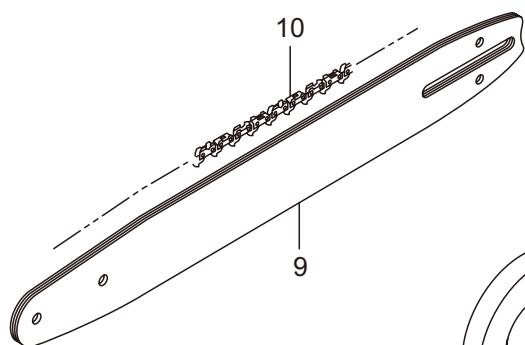

8. MCV3101TS(10)-01
LABEL, ACCESSORIES

Ref. No.	Part No.	Part Name	Q'ty	Remarks
8-1	287256	Label	1	MARUYAMA
8-2	287255	Label	1	REVERSE
8-3	273029	Label	1	MCV3101TS
8-4	287160	Label	1	E JUST
8-5	273036	Label	1	110 dB
8-6	287653	Label	1	
8-7	287161	Label	1	
8-8	287616	Label	1	
8-9	285766	Guide Bar	1	
8-10	289536	Chain	1	
8-11	286044	Chain Cover	1	
8-12	288652	Combi Box Spanner	1	13x19 L=190
8-13	285732	Screwdriver	1	
8-14	286865	Screwdriver	1	
8-15	285729	File	1	
8-16	285730	File Grip	1	
8-17	274914	Instruction Manual	1	<GB/ES/PT>
8-18	274915	Instruction Manual	1	<FR/DE/IT>
8-19	523846	Parts List	1	MCV3101TS(10)-01
8-20	272020	Label	1