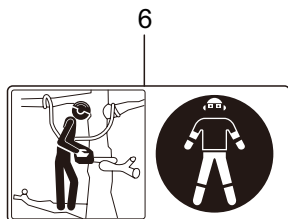

8. MCV3101TS(10)-01
LABEL, ACCESSORIES

Ref. No.	Part No.	Part Name	Q'ty	Remarks
8-1	287256	Label	1	MARUYAMA
8-2	287255	Label	1	REVERSE
8-3	273029	Label	1	MCV3101TS
8-4	287160	Label	1	E JUST
8-5	273036	Label	1	110 dB
8-6	287653	Label	1	
8-7	287161	Label	1	
8-8	287616	Label	1	
8-9	285766	Guide Bar	1	
8-10	289536	Chain	1	
8-11	286044	Chain Cover	1	
8-12	288652	Combi Box Spanner	1	13x19 L=190
8-13	285732	Screwdriver	1	
8-14	286865	Screwdriver	1	
8-15	285729	File	1	
8-16	285730	File Grip	1	
8-17	274914	Instruction Manual	1	<GB/ES/PT>
8-18	274915	Instruction Manual	1	<FR/DE/IT>
8-19	523846	Parts List	1	MCV3101TS(10)-01
8-20	272020	Label	1