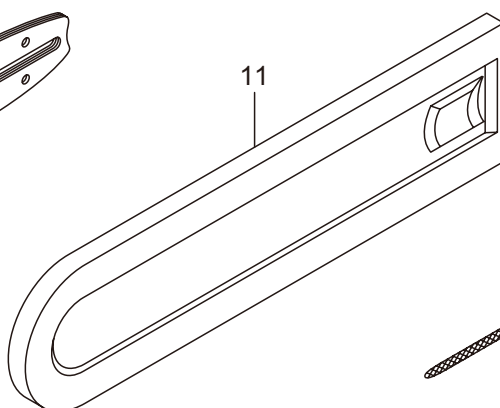

8. MCV3101TS(10)-01
LABEL, ACCESSORIES

Ref. No.	Part No.	Part Name	Q'ty	Remarks
8-1	287256	Label	1	MARUYAMA
8-2	287255	Label	1	REVERSE
8-3	273029	Label	1	MCV3101TS
8-4	287160	Label	1	E JUST
8-5	273036	Label	1	110 dB
8-6	287653	Label	1	
8-7	287161	Label	1	
8-8	287616	Label	1	
8-9	285766	Guide Bar	1	
8-10	289536	Chain	1	
8-11	286044	Chain Cover	1	
8-12	288652	Combi Box Spanner	1	13x19 L=190
8-13	285732	Screwdriver	1	
8-14	286865	Screwdriver	1	
8-15	285729	File	1	
8-16	285730	File Grip	1	
8-17	274914	Instruction Manual	1	<GB/ES/PT>
8-18	274915	Instruction Manual	1	<FR/DE/IT>
8-19	523846	Parts List	1	MCV3101TS(10)-01
8-20	272020	Label	1