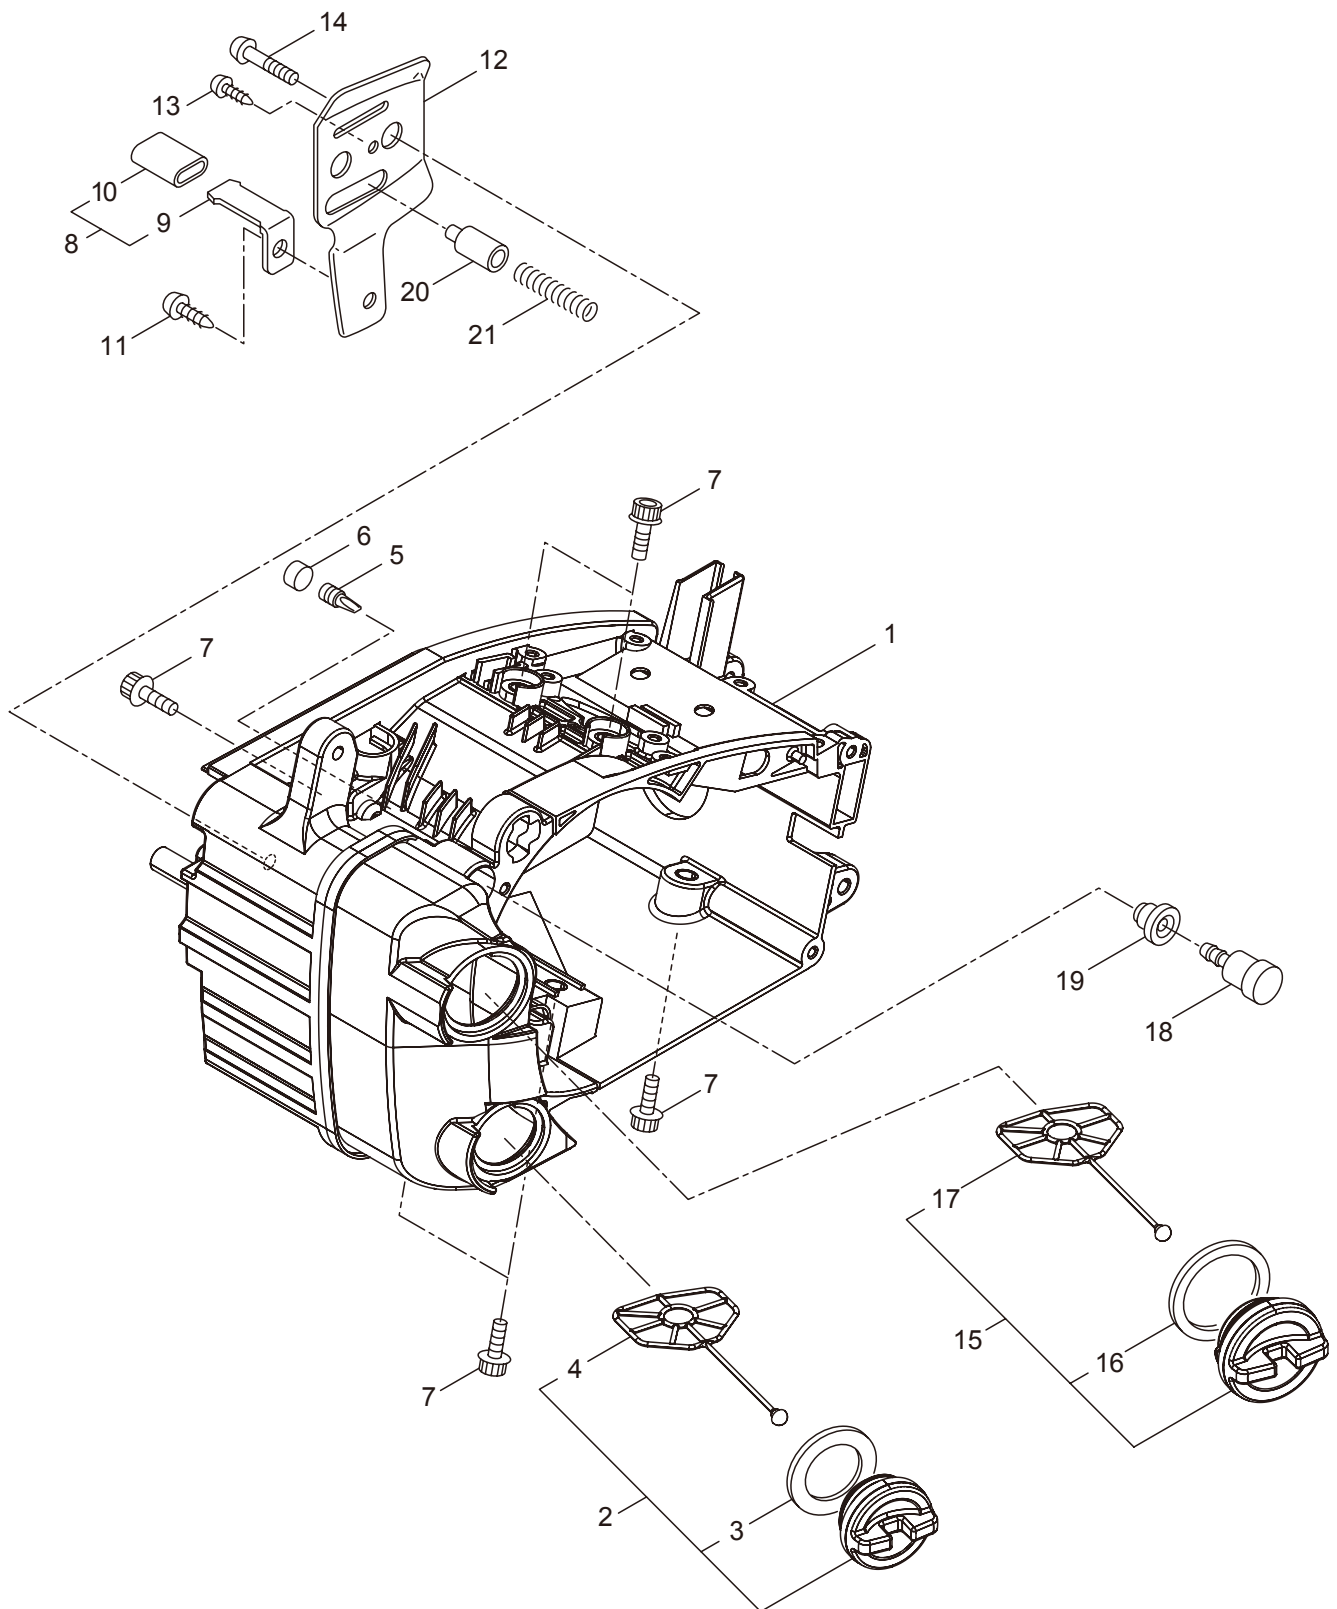

4. MCV3101TS(10)-01
ENGINE CASE

Ref. No.	Part No.	Part Name	Q'ty	Remarks
4-1	285694	Engine Case Ass'y	1	
4-2	285501	Oil Cap Ass'y	1	Incl.3,4
4-3	285503	Packing	1	
4-4	285504	Holder	1	
4-5	285574	Breather	1	
4-6	285526	Element	1	
4-7	285632	Bolt	6	M5x16
4-8	286803	Chain Catcher Ass'y	1	Incl.9,10
4-9	285583	Chain Catcher	1	
4-10	285585	Tube	1	7x10.5x18L
4-11	285634	Screw	1	M5x14
4-12	285531	Guide Plate L	1	
4-13	285627	Screw	1	M3x8
4-14	286804	Screw	1	M5x20x8
4-15	286051	Fuel Cap Ass'y	1	Incl.16,17
4-16	286063	Packing	1	
4-17	285504	Holder	1	
4-18	285832	Breather Ass'y	1	
4-19	285573	Breather Grommet	1	
4-20	285628	Cap	1	
4-21	285629	Spring	1