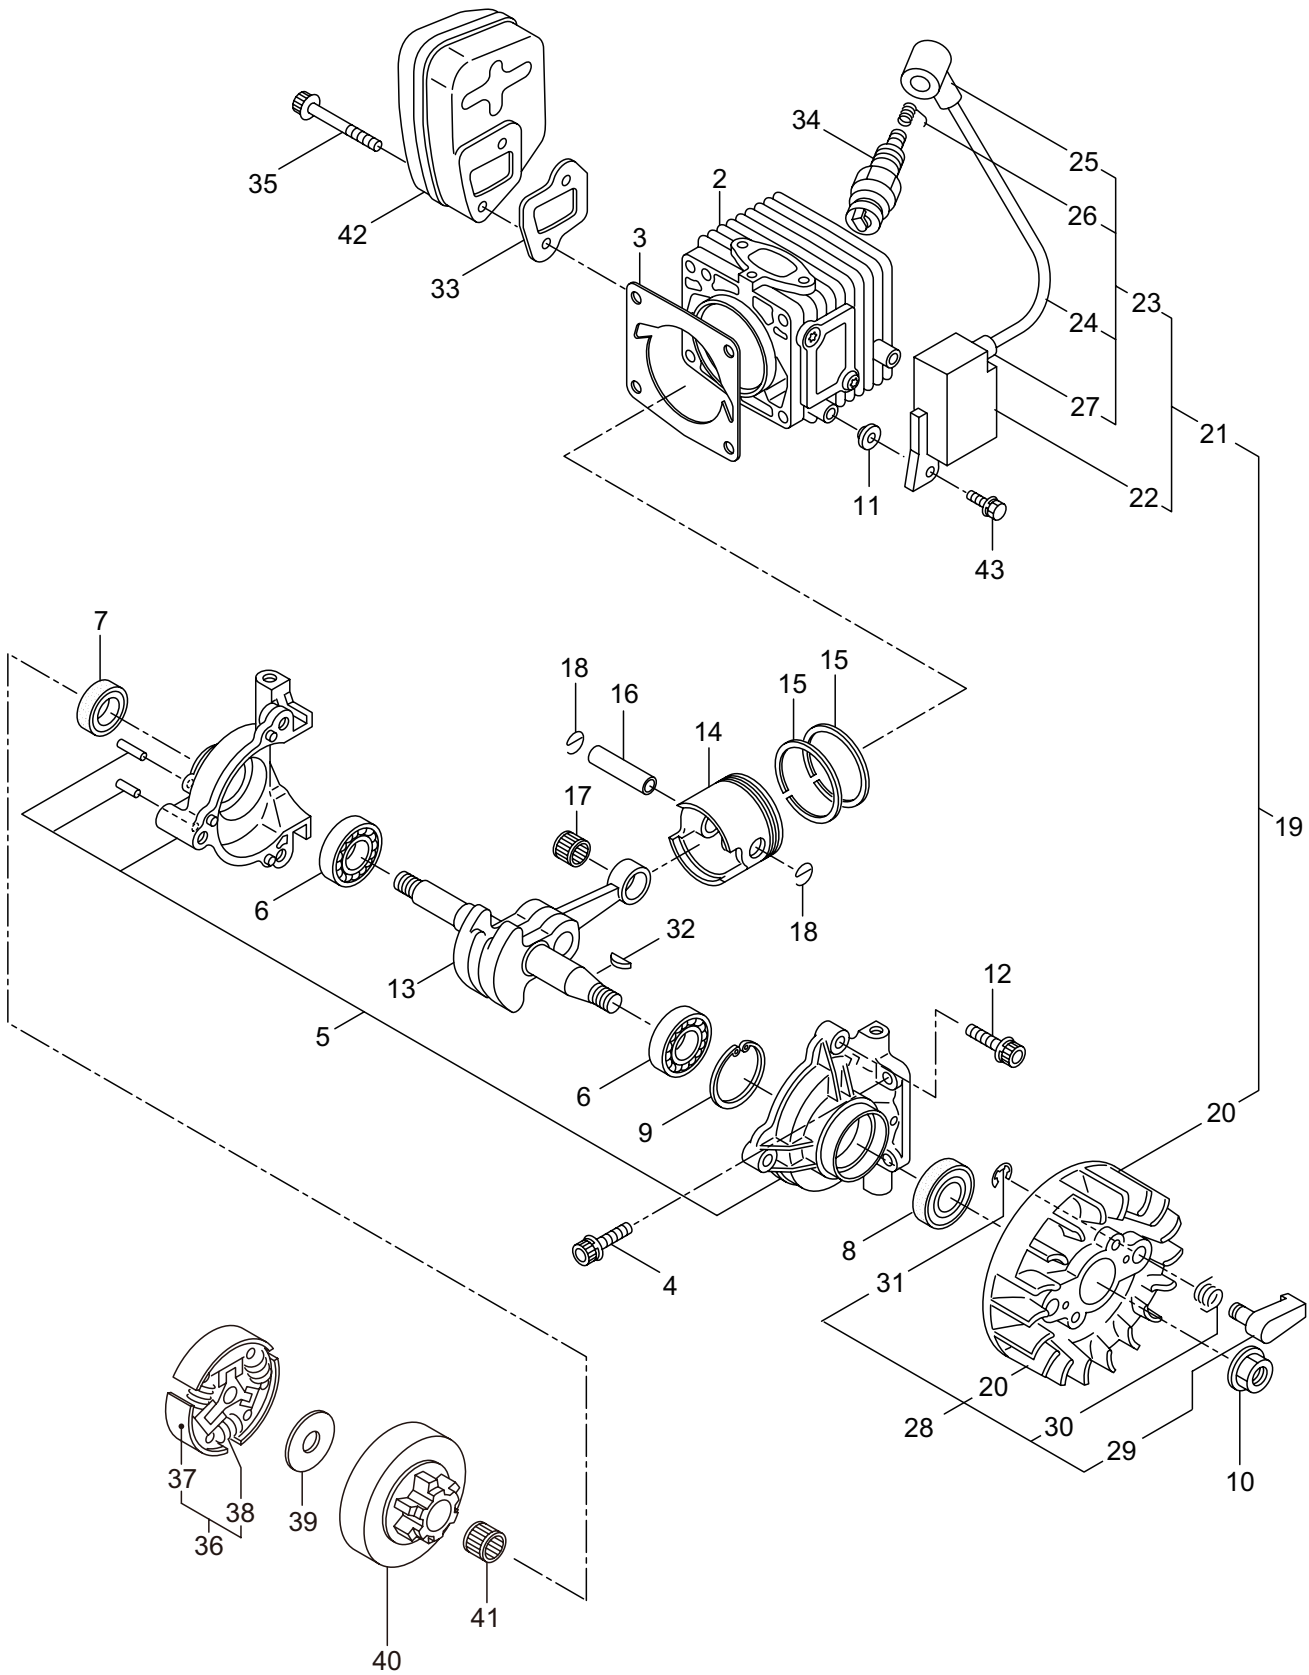

1. MCV3101TS(10)-01
ENGINE

Ref. No.	Part No.	Part Name	Q'ty	Remarks
1-1	362841	MCV3101TS(10)-01	1	
1-2	288931	Cylinder	1	
1-3	278403	Gasket	1	
1-4	261250	Cap Screw	4	M5x20
1-5	278868	Crankcase Comp	1	
1-6	285521	Bearing	2	
1-7	285626	Oil Seal	1	
1-8	261492	Oil Seal	1	ISCD12287
1-9	055185	Snap Ring	1	#28
1-10	261417	Nut,Rotor	1	M8
1-11	289481	Spacer	2	
1-12	261232	Cap Screw	3	M5x20
1-13	285599	Crankshaft Comp	1	
1-14	273265	Piston	1	
1-15	285590	Piston Ring	2	P111
1-16	285591	Piston Pin	1	
1-17	261037	Bearing,Needle	1	KBK8x11x11.8x1
1-18	261576	Clip,Piston	2	
1-19	289489	Magneto Ass'y	1	Incl.20-27
1-20	285555	Magneto Rotor	1	
1-21	289548	Ignition Coil Ass'y	1	Incl.22-27
1-22	289650	Coil	1	
1-23	286096	Cord Ass'y	1	Incl.24-27
1-24	286097	Cord	1	
1-25	261074	Plug Boot	1	
1-26	261075	Connector	1	
1-27	261072	Cap	1	
1-28	288365	Rotor Ass'y	1	Incl.20,29-31
1-29	285553	Starter Pawl	2	
1-30	285552	Spring	2	
1-31	020299	E-Ring	2	#4
1-32	261076	Woodruff Key	1	3x10
1-33	285472	Gasket	1	
1-34	288264	Spark Plug	1	BPMR8Y
1-35	264223	Cap Screw	2	M5x40
1-36	285535	Clutch Ass'y	1	Incl.37,38
1-37	285655	Clutch Shoe	3	
1-38	285656	Spring	3	
1-39	285537	Washer	1	8x26x2
1-40	286238	Clutch Drum 3/8"	1	
1-40	1133026	Clutch Drum 1/4"	1	
1-41	285624	Needle Bearing	1	10x13x13
1-42	276332	Muffler Ass'y	1	
1-43	281211	Cap Screw	2	M4x20