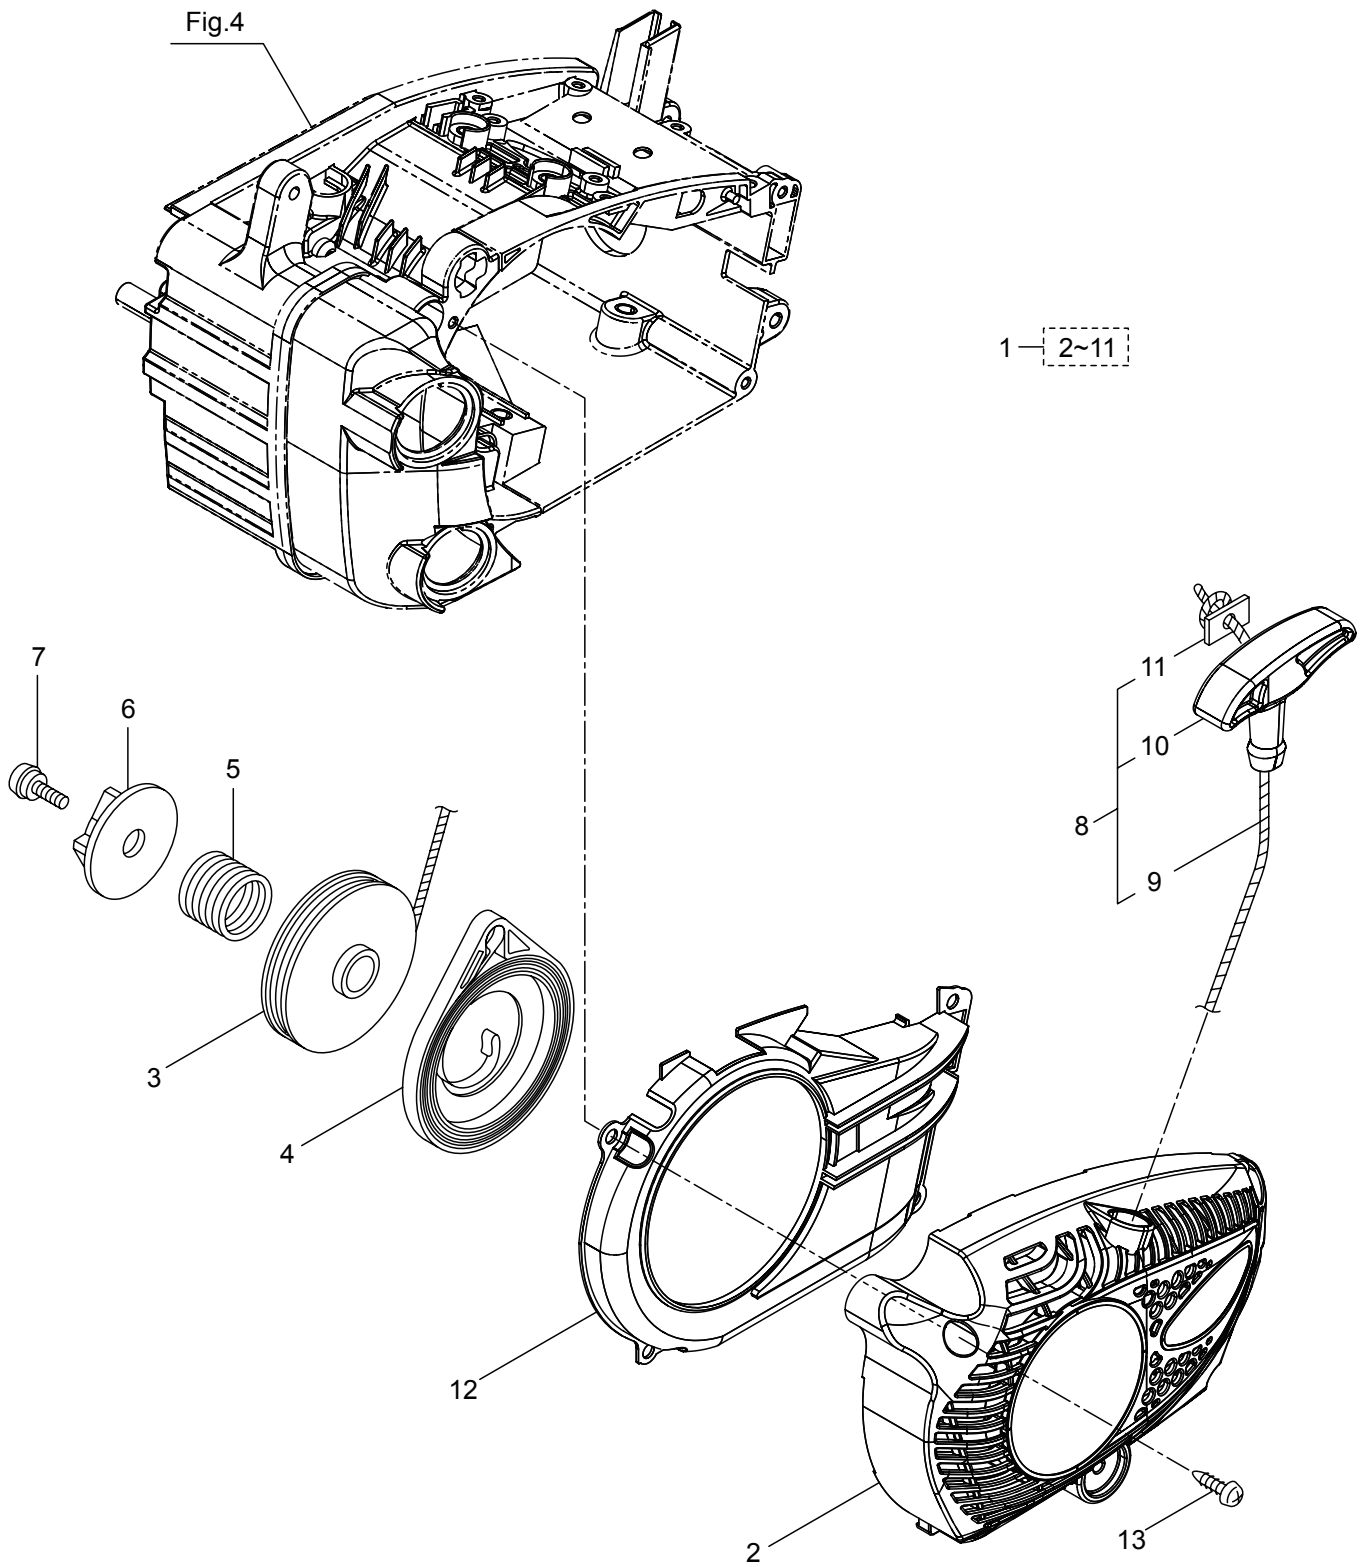

5. MCV3101TS(10)-01
RECOIL STARTER

Ref. No.	Part No.	Part Name	Q'ty	Remarks
5-1	285577	Recoil Starter Ass'y	1	Incl.2-11
5-2	285695	Starter Case Comp.	1	
5-3	283274	Reel	1	
5-4	283275	Spring Ass'y	1	
5-5	283276	Damper Spring	1	
5-6	285597	Cam Plate	1	
5-7	267213	Screw	1	
5-8	285697	Rope Ass'y	1	Incl.9-11
5-9	283279	Starter Rope	1	
5-10	285581	Starter Knob	1	
5-11	283281	Rope Stopper	1	
5-12	285548	Fan Cover	1	
5-13	285631	Screw	4	M4x16